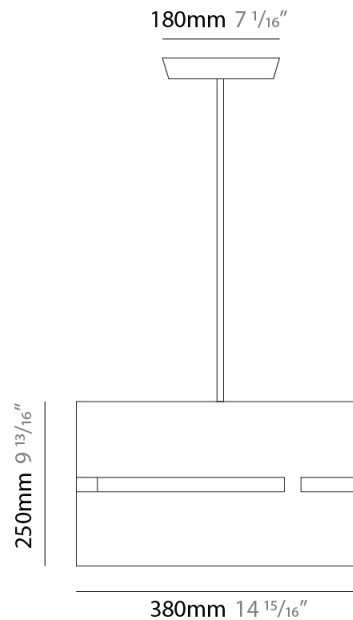

PROJECT _____
TYPE _____
SPECIFIER _____
QUANTITY _____
DATE _____

LUZ OCULTA METAL SUSPENSION

D51031-

base number _____
Finish Options _____

1. To build a product code in our configurator select the specify button on the base model # product page
2. To build a manual product code on this datasheet choose from the options listed below in blue font and add the suffix to the base model #

GENERAL

Series: Luz Oculta _____
Subseries: Luz Oculta Metal _____
Brand: Fambuena _____
Division: Design _____
Mounting Type: Suspension _____
Mounting Location: Ceiling _____
Subcategory: Pendant _____

PHYSICAL

Shape: Rectangle _____
Diameter (mm): 380 _____
Diameter (in): 14 ¹⁵/₁₆ _____
Height (mm): 250 _____
Height (in): 10 _____
Light Distribution: Direct / Indirect _____
Fixture Finish: [BRA](#) / [BRZ](#) / [ABR](#) _____
Fixture Material: Metal _____
Cable Details: Cable length 2000mm / 79" _____

ELECTRICAL

Number of Lamps: 1 _____
Lamp Type: LED Retrofit _____
Lamp Shape: A19 _____
Bulb Included: Bulb Not Included _____
Max. Wattage Per Lamp (W): 8 _____
Lamp Base: E26 _____
Input Voltage (V): 120 _____
Upon Request: 277Vac / GU24 _____

LED

OPTICAL

RATINGS AND CERTIFICATIONS

Certified By: Certified for North American Standards _____
IP rating: IP20 _____