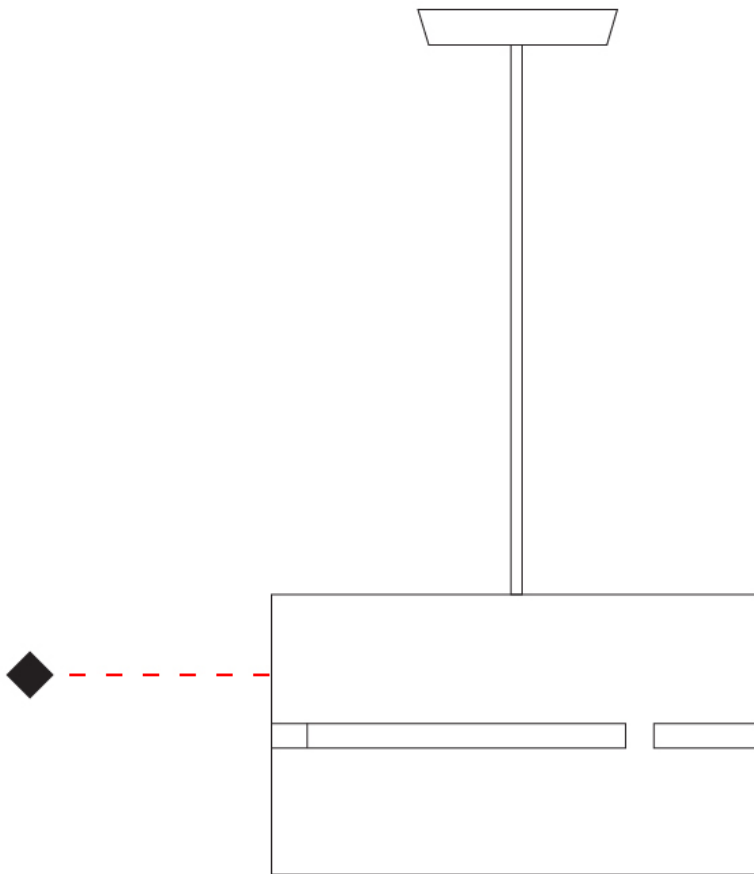

LUZ OCULTA METAL SUSPENSION

D51031-

PROJECT

TYPE

SPECIFIER

QUANTITY

DATE

D