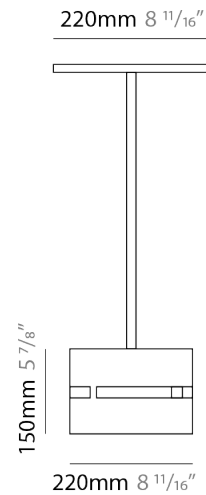

PROJECT _____
TYPE _____
SPECIFIER _____
QUANTITY _____
DATE _____

LUZ OCULTA METAL SUSPENSION

D51032-

base number _____
Finish _____
Options _____

1. To build a product code in our configurator select the specify button on the base model # product page
2. To build a manual product code on this datasheet choose from the options listed below in blue font and add the suffix to the base model #

GENERAL

Series: Luz Oculta _____
Subseries: Luz Oculta Metal _____
Brand: Fambuena _____
Division: Design _____
Mounting Type: Suspension _____
Mounting Location: Ceiling _____
Subcategory: Pendant _____

PHYSICAL

Shape: Rectangle _____
Diameter (mm): 220 _____
Diameter (in): 8 ¹¹/₁₆ _____
Height (mm): 150 _____
Height (in): 5 ⁷/₈ _____
Light Distribution: Direct / Indirect _____
Fixture Finish: [BRA](#) / [BRZ](#) / [ABR](#) _____
Fixture Material: Metal _____
Cable Details: Cable length 2000mm / 79" _____

ELECTRICAL

Number of Lamps: 1 _____
Lamp Type: LED Retrofit _____
Lamp Shape: A19 _____
Bulb Included: Bulb Not Included _____
Max. Wattage Per Lamp (W): 5 _____
Lamp Base: E26 _____
Input Voltage (V): 120 _____
Upon Request: 277Vac / GU24 _____

LED

OPTICAL

RATINGS AND CERTIFICATIONS

Certified By: Certified for North American Standards _____
IP rating: IP20 _____