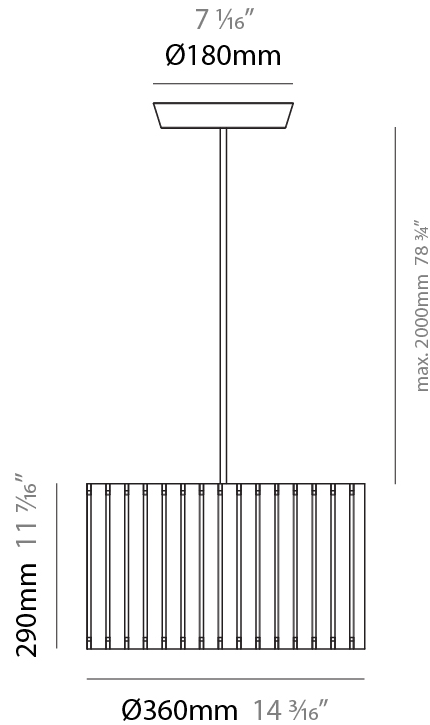

PROJECT	_____
TYPE	_____
SPECIFIER	_____
QUANTITY	_____
DATE	_____

LUZ OCULTA WOOD SUSPENSION

D51039- _____ - _____
base number   Finish   Finish
                         Options   Options

1. To build a product code in our configurator select the specify button on the base model # product page
2. To build a manual product code on this datasheet choose from the options listed below in blue font and add the suffix to the base model #

GENERAL

Series: Luz Oculta
Subseries: Luz Oculta Wood
Brand: Fambuena
Division: Design
Mounting Type: Suspension
Mounting Location: Ceiling
Subcategory: Pendant

PHYSICAL

Shape: Rectangle
Diameter (mm): 360
Diameter (in): 14 ³/₁₆
Height (mm): 290
Height (in): 11 ⁷/₁₆
Light Distribution: Direct / Indirect
Fixture Finish: [DOW / NAT](#)
Holder Finish: BRA / BRZ
Fixture Material: Metal / Wood
Cable Details: Cable length 2000mm / 79"

ELECTRICAL

Number of Lamps: 1
Lamp Type: LED Retrofit
Lamp Shape: A19
Bulb Included: Bulb Not Included
Max. Wattage Per Lamp (W): 7
Lamp Base: E26
Input Voltage (V): 120
Upon Request: 277Vac / GU24

LED

OPTICAL

RATINGS AND CERTIFICATIONS

Certified By: Certified for North American Standards
IP rating: IP20