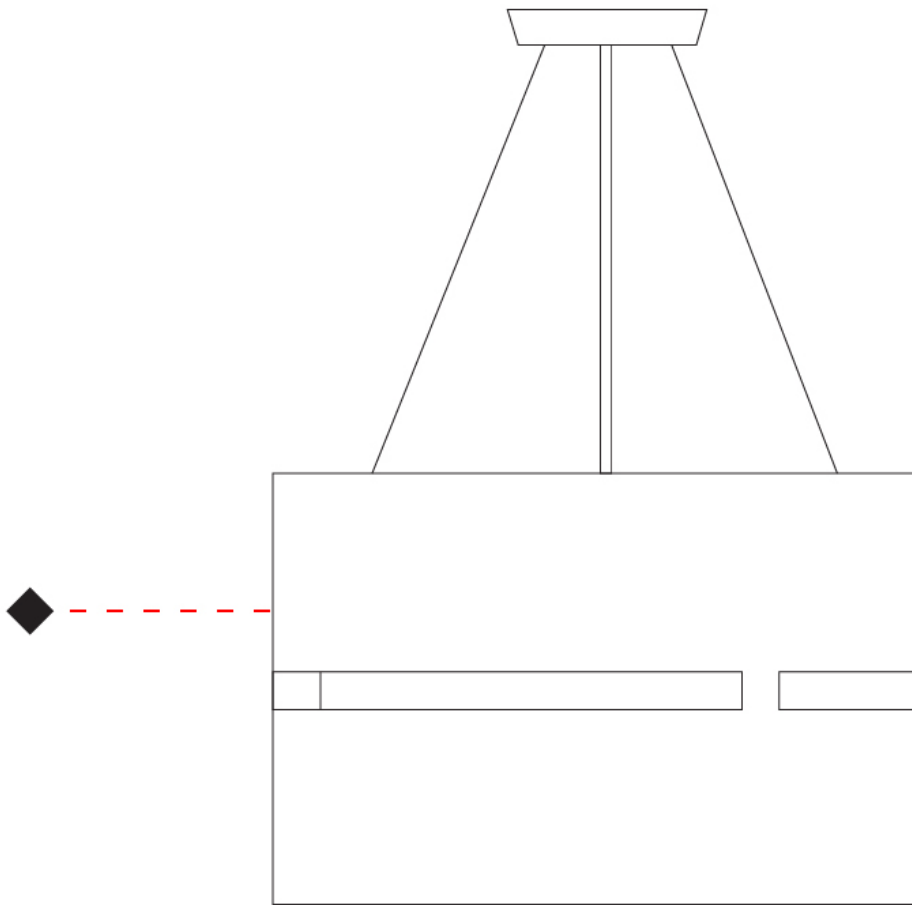

LUZ OCULTA METAL SUSPENSION

D51063-

PROJECT	_____
TYPE	_____
SPECIFIER	_____
QUANTITY	_____
DATE	_____